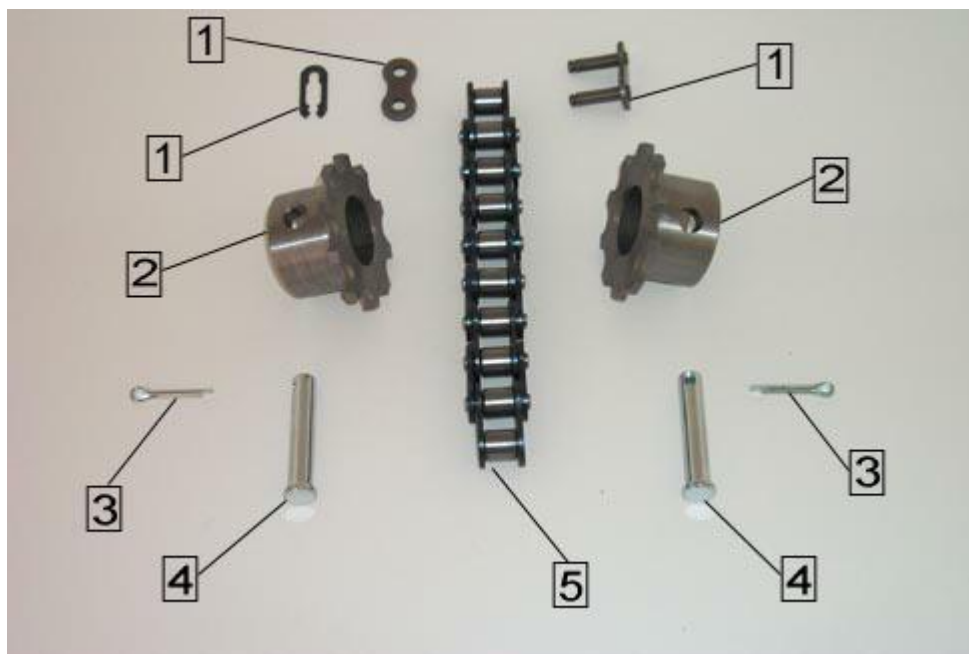

## CHAIN COUPLER ASSEMBLY

<u>ITEM</u>	<u>PART #</u>	<u>QTY.</u>	<u>DESCRIPTION</u>
	<b>ICE1118</b>		<b>CHAIN COUPLER ASSEMBLY</b>
1	ICE1138-60	1	CONNECTOR LINK #60 CHAIN
2	ICE3009	2	10T SPROCKET, 1 1/8" BORE
3	ICE9007	2	1/8 x 1 COTTER PIN
4	ICE9006	2	3/8 x 2 SHEAR PIN
5	ICE1219	1	#60 x 9 LINKS, COUPLER CHAIN